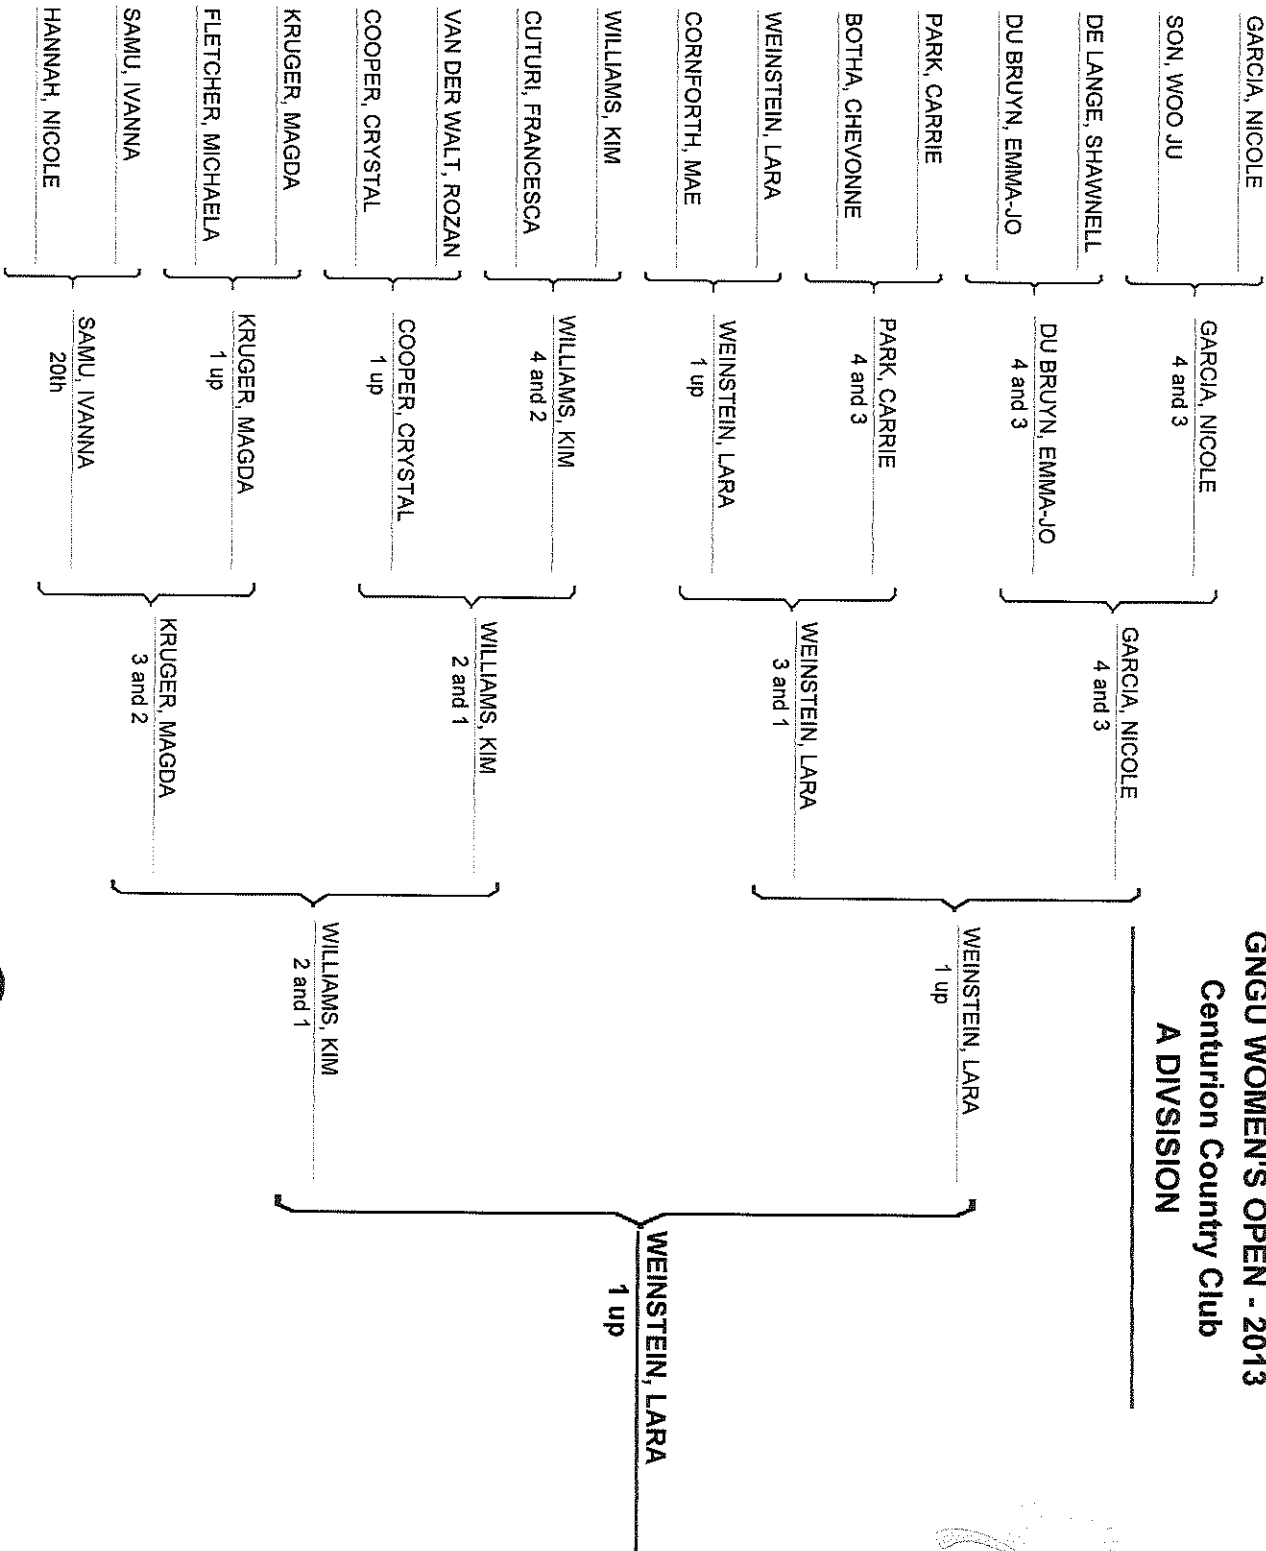

NGU WOMEN'S OPEN - 2013
Centurion Country Club
A DIVISION